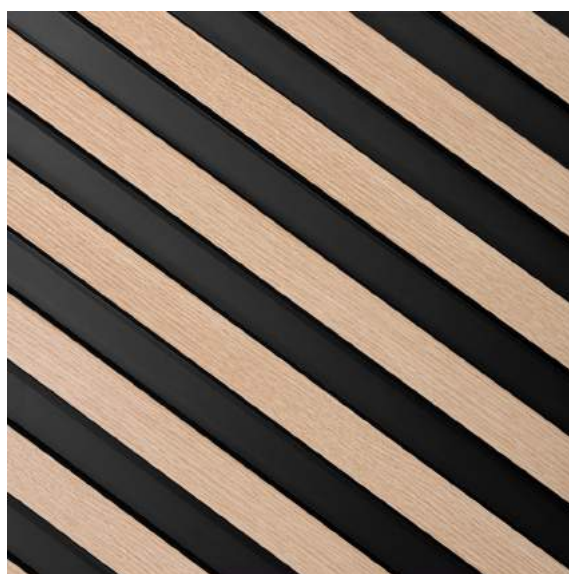

COLLECTION: **LARGO**
COLOUR: **LIGHT OAK**
WALL PANEL: **L0302**
LEFT END PROFILE: **L0302L**
RIGHT END PROFILE: **L0302R**