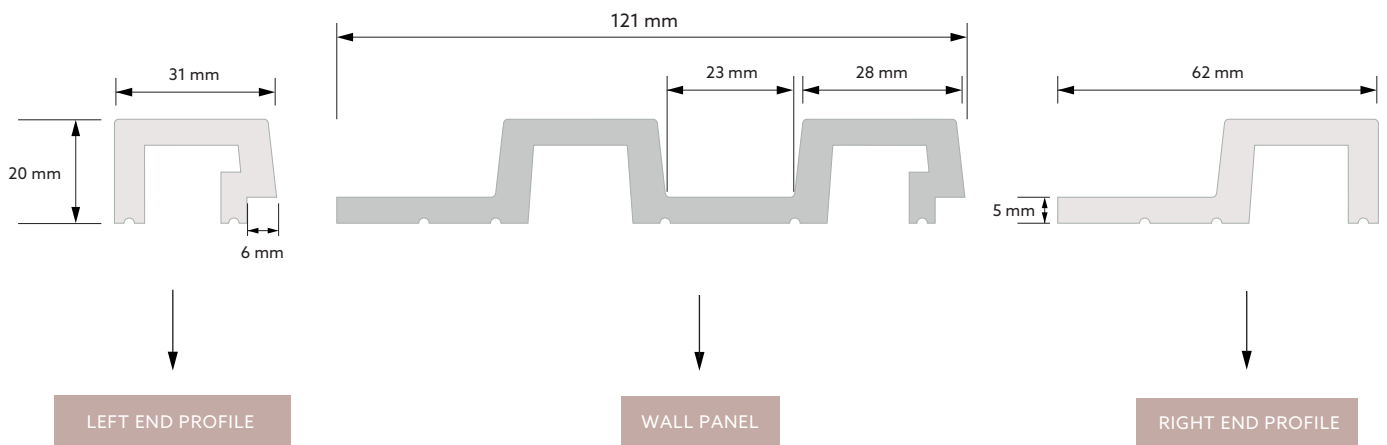

LARGO

LENGTH	2700 mm
DEPTH	20 mm
WIDTH	115* / 121** mm

* DIMENSION AFTER ASSEMBLY / ** DIMENSION BEFORE ASSEMBLY

WIDTH OF LEFT END PROFILE	31 mm
WIDTH OF RIGHT END PROFILE	56* / 62** mm

* DIMENSION AFTER ASSEMBLY / ** DIMENSION BEFORE ASSEMBLY

TECHNICAL DIMENSIONS