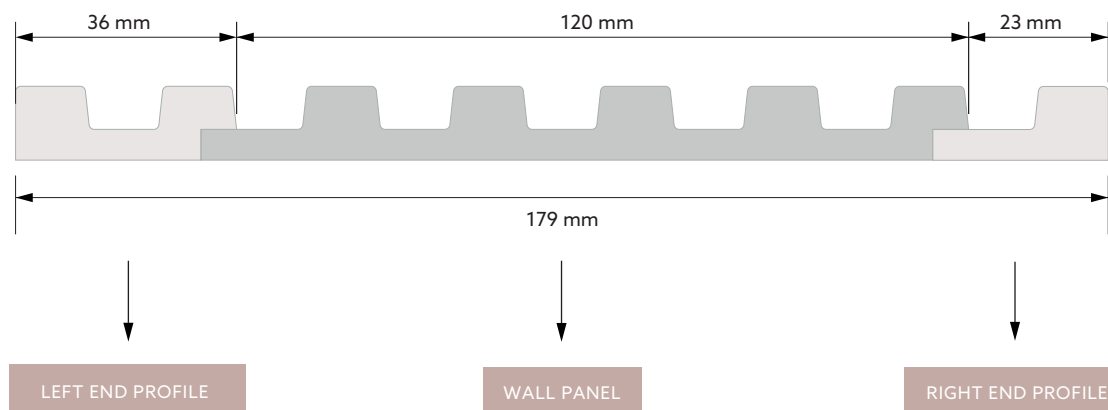

CLASSIC OAK

WALL PANEL: **L0106**
LEFT END PROFILE: **L0106L**
RIGHT END PROFILE: **L0106R**

STRETTO

LENGTH	2700 mm
DEPTH	12 mm
WIDTH	120* / 125** mm

* DIMENSION AFTER ASSEMBLY / ** DIMENSION BEFORE ASSEMBLY

WIDTH OF LEFT END PROFILE	36 mm
WIDTH OF RIGHT END PROFILE	23* / 29** mm

* DIMENSION AFTER ASSEMBLY / ** DIMENSION BEFORE ASSEMBLY

TECHNICAL DIMENSIONS

DIMENSIONS AFTER ASSEMBLY

COLLECTION: **STRETTO**
COLOUR: **WHITE**
WALL PANEL: **L0101**
LEFT END PROFILE: **L0101L**
RIGHT END PROFILE: **L0101R**