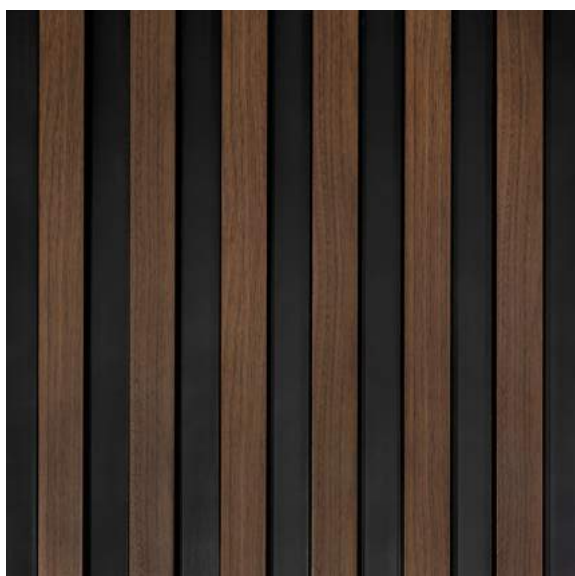

COLLECTION: **LARGO**
COLOUR: **DARK OAK**
WALL PANEL: **L0304**
LEFT END PROFILE: **L0304L**
RIGHT END PROFILE: **L0304R**

LAMELLI

MARDOM
DECOR