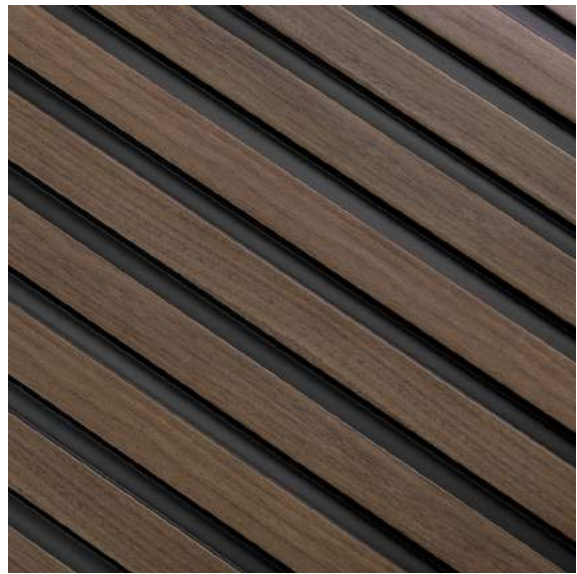

COLLECTION: **MEDIO**
COLOUR: **DARK OAK**
WALL PANEL: **L0204**
LEFT END PROFILE: **L0204L**
RIGHT END PROFILE: **L0204R**