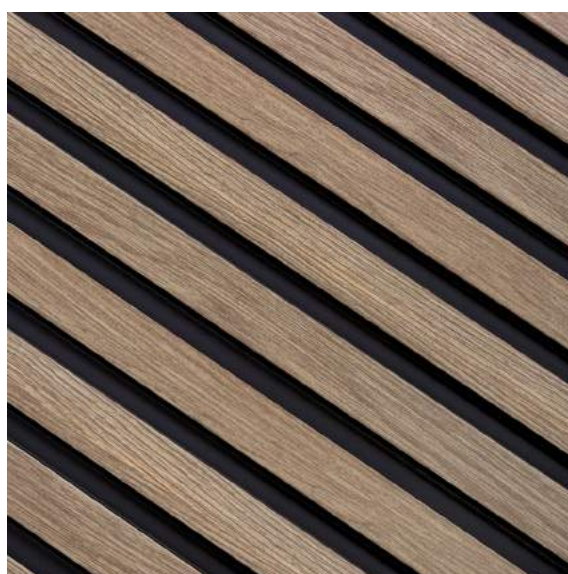

COLLECTION: **MEDIO**
COLOUR: **GREY OAK**
WALL PANEL: **L0203**
LEFT END PROFILE: **L0203L**
RIGHT END PROFILE: **L0203R**

LAMELLI

MARDOM
DECOR