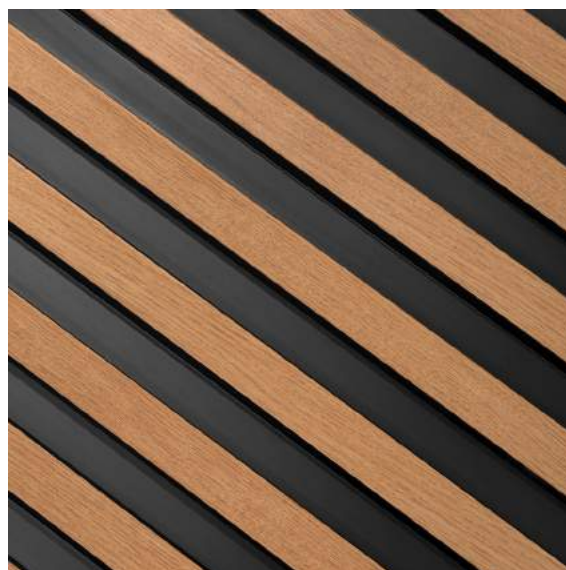

LAMELLI

MARDOM
DECOR

ACCESSORIES

MARDOM MAX ADHESIVE

Mounting adhesive, hybrid, polymer, with maximum bond strength on porous and smooth surfaces. Immediate bonding after 8 seconds.

One package is enough to stick an average of 4 wall panels.