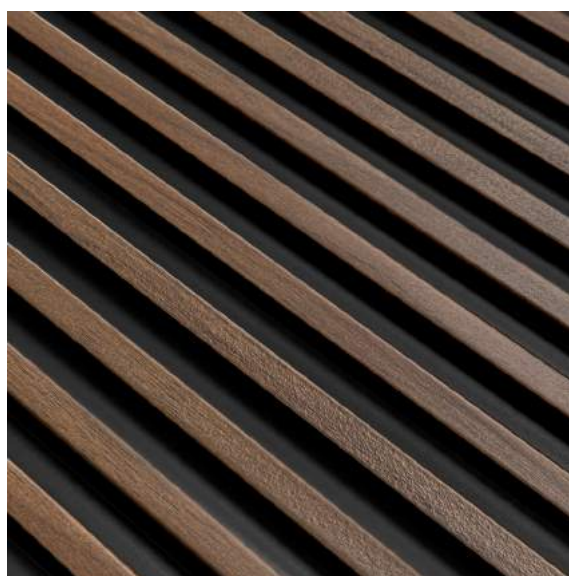

COLLECTION: **STRETTO**
COLOUR: **DARK OAK**
WALL PANEL: **L0104**
LEFT END PROFILE: **L0104L**
RIGHT END PROFILE: **L0104R**