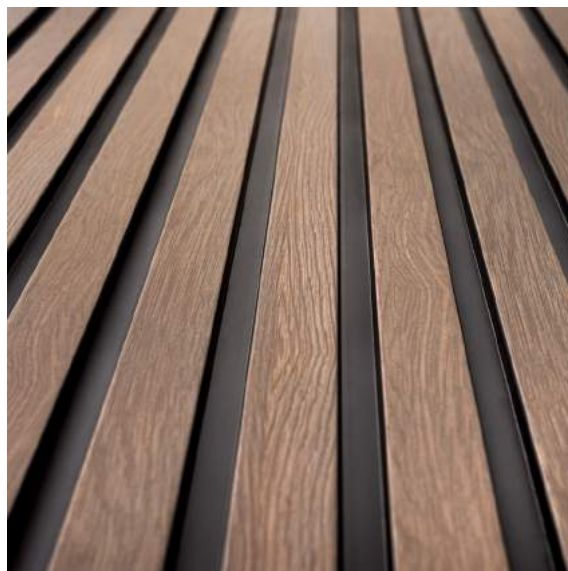

COLLECTION: **MEDIO**
COLOUR: **GREY OAK**
WALL PANEL: **L0203**
LEFT END PROFILE: **L0203L**
RIGHT END PROFILE: **L0203R**

LAMELLI

MARDOM
DECOR