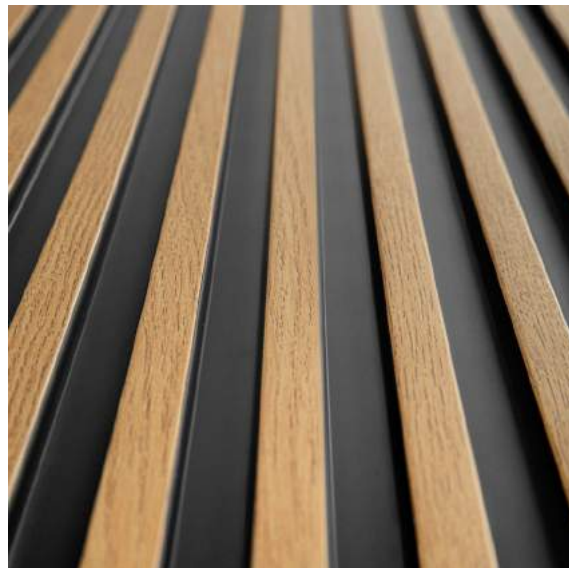

COLLECTION: **STRETTO**
COLOUR: **NATURAL OAK**
WALL PANEL: **L0105**
LEFT END PROFILE: **L0105L**
RIGHT END PROFILE: **L0105R**