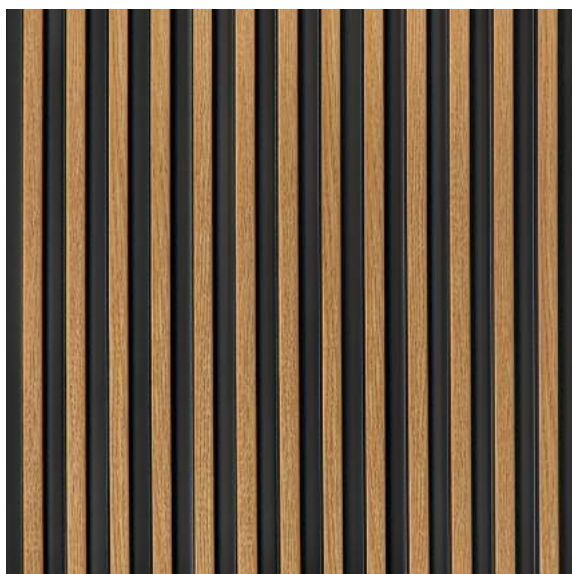

COLLECTION: **STRETTO**
COLOUR: **NATURAL OAK**
WALL PANEL: **L0105**
LEFT END PROFILE: **L0105L**
RIGHT END PROFILE: **L0105R**