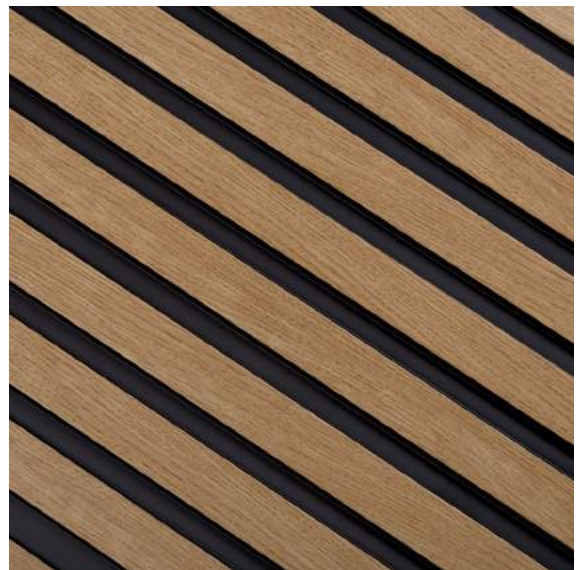

COLLECTION: **MEDIO**
COLOUR: **CLASSIC OAK**
WALL PANEL: **L0206**
LEFT END PROFILE: **L0206L**
RIGHT END PROFILE: **L0206R**