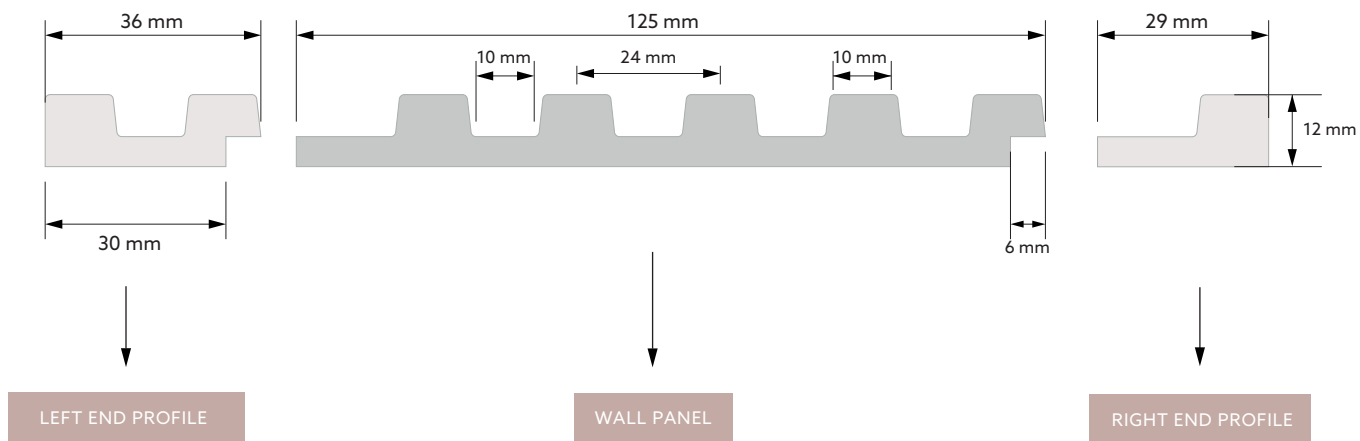

CLASSIC OAK

WALL PANEL: **L0106**
LEFT END PROFILE: **L0106L**
RIGHT END PROFILE: **L0106R**

STRETTO

LENGTH	2700 mm
DEPTH	12 mm
WIDTH	120* / 125** mm

* DIMENSION AFTER ASSEMBLY / ** DIMENSION BEFORE ASSEMBLY

WIDTH OF LEFT END PROFILE	36 mm
WIDTH OF RIGHT END PROFILE	23* / 29** mm

* DIMENSION AFTER ASSEMBLY / ** DIMENSION BEFORE ASSEMBLY

TECHNICAL DIMENSIONS

DIMENSIONS AFTER ASSEMBLY

COLLECTION: **STRETTO**
COLOUR: **WHITE**
WALL PANEL: **L0101**
LEFT END PROFILE: **L0101L**
RIGHT END PROFILE: **L0101R**