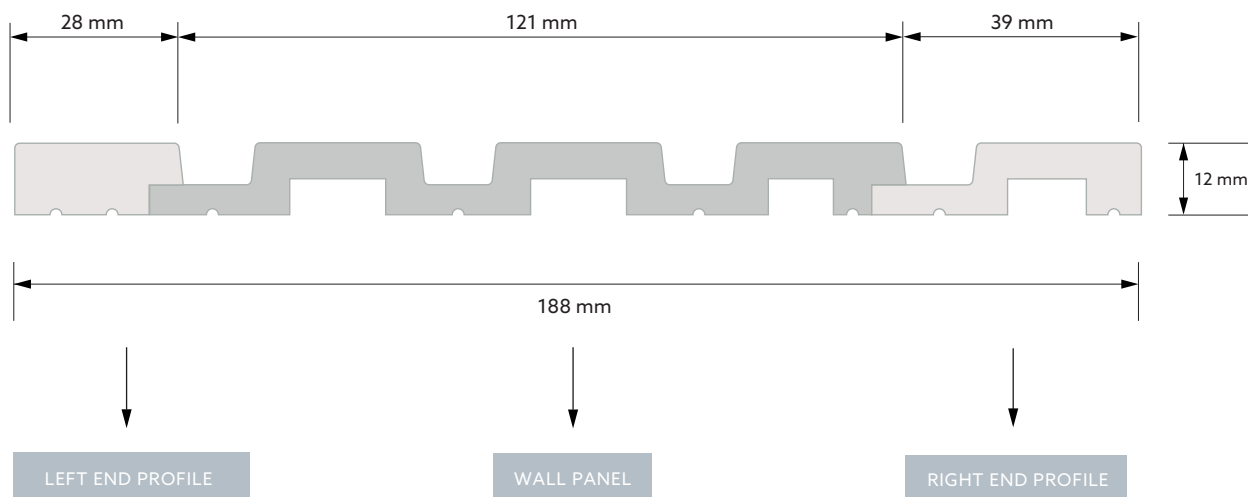

DIMENSIONS AFTER ASSEMBLY