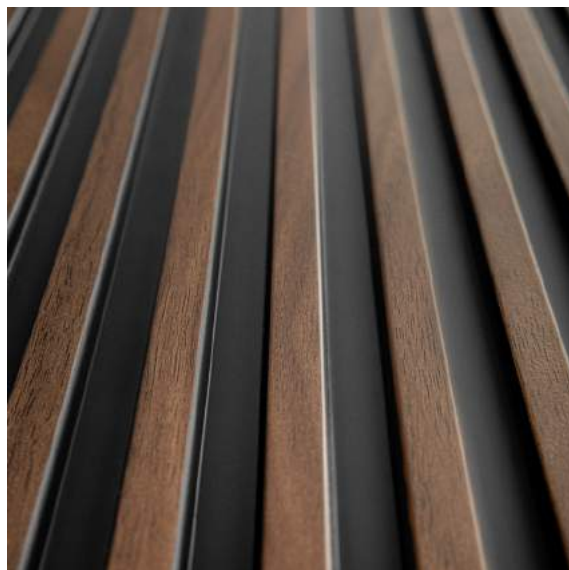

COLLECTION: **STRETTO**
COLOUR: **DARK OAK**
WALL PANEL: **L0104**
LEFT END PROFILE: **L0104L**
RIGHT END PROFILE: **L0104R**