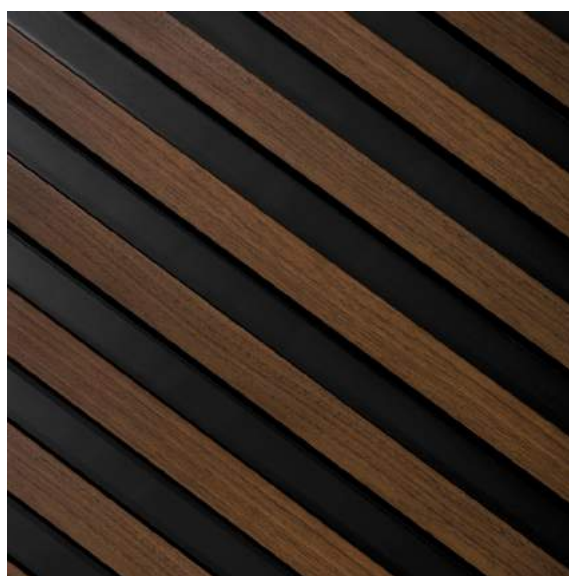

COLLECTION: **LARGO**
COLOUR: **DARK OAK**
WALL PANEL: **L0304**
LEFT END PROFILE: **L0304L**
RIGHT END PROFILE: **L0304R**

LAMELLI

MARDOM
DECOR