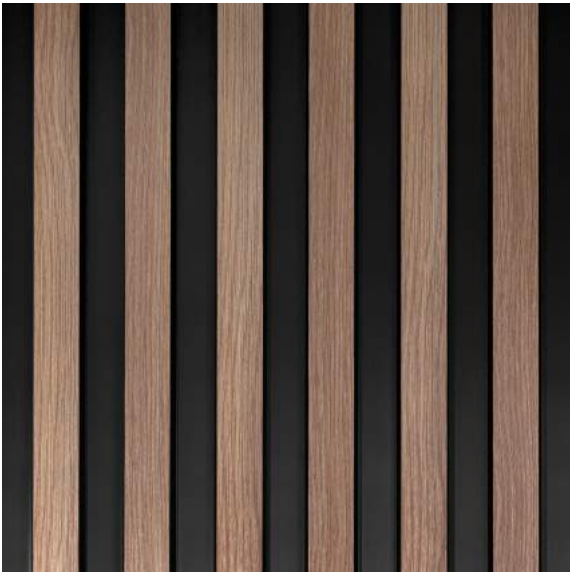

COLLECTION: **LARGO**
COLOUR: **GREY OAK**
WALL PANEL: **L0303**
LEFT END PROFILE: **L0303L**
RIGHT END PROFILE: **L0303R**

LAMELLI

MARDOM
DECOR