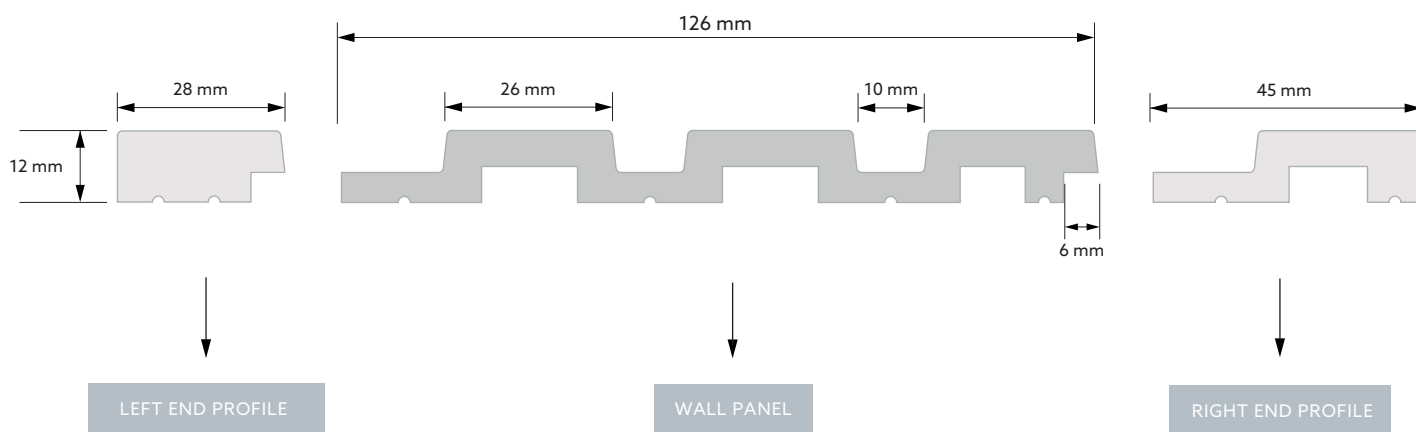

NATURAL OAK

WALL PANEL: **L0205**
LEFT END PROFILE: **L0205L**
RIGHT END PROFILE: **L0205R**

CLASSIC OAK

WALL PANEL: **L0206**
LEFT END PROFILE: **L0206L**
RIGHT END PROFILE: **L0206R**

MEDIO

LENGTH	2700 mm
DEPTH	12 mm
WIDTH	121* / 126** mm

* DIMENSION AFTER ASSEMBLY / ** DIMENSION BEFORE ASSEMBLY

WIDTH OF LEFT END PROFILE	28 mm
WIDTH OF RIGHT END PROFILE	39* / 45** mm

* DIMENSION AFTER ASSEMBLY / ** DIMENSION BEFORE ASSEMBLY

TECHNICAL DIMENSIONS