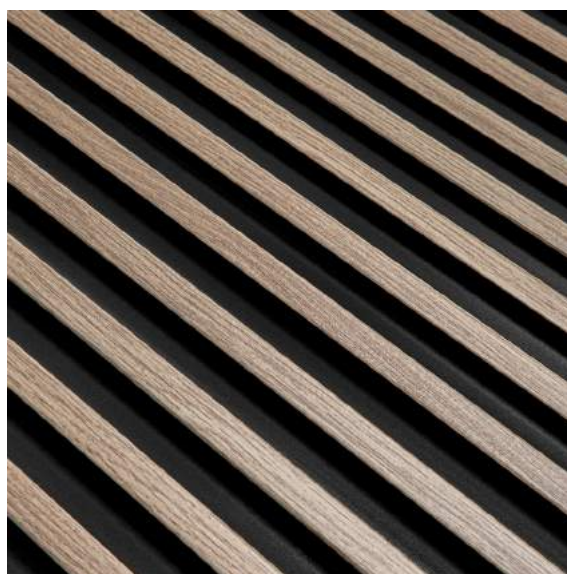

COLLECTION: **STRETTO**
COLOUR: **GREY OAK**
WALL PANEL: **L0103**
LEFT END PROFILE: **L0103L**
RIGHT END PROFILE: **L0103R**

LAMELLI

MARDOM
DECOR