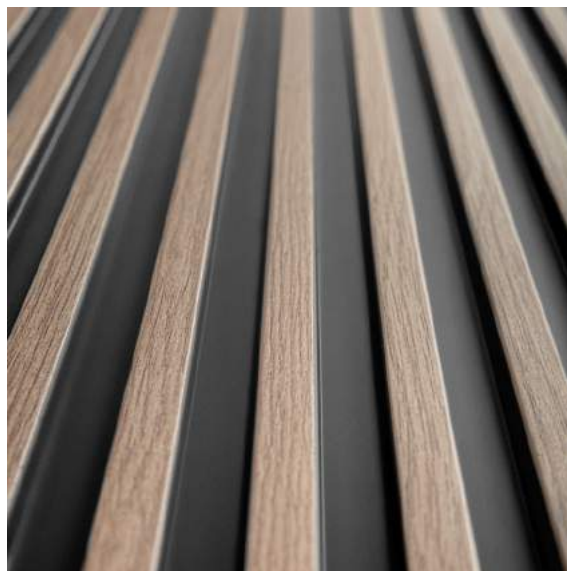

COLLECTION: **STRETTO**
COLOUR: **GREY OAK**
WALL PANEL: **L0103**
LEFT END PROFILE: **L0103L**
RIGHT END PROFILE: **L0103R**

LAMELLI

MARDOM
DECOR