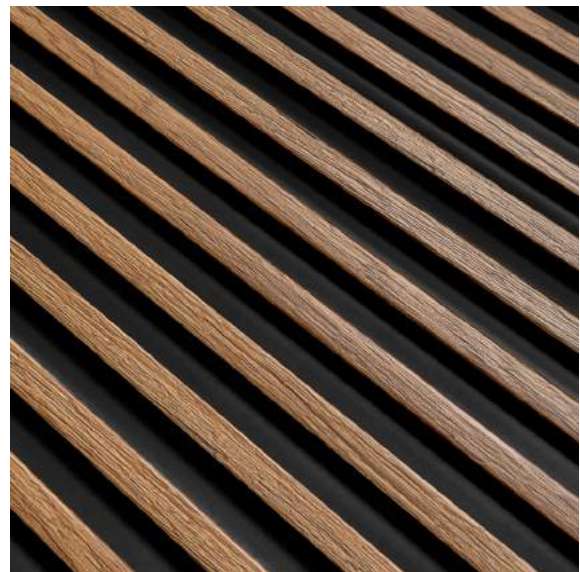

COLLECTION: **STRETTO**
COLOUR: **CLASSIC OAK**
WALL PANEL: **L0106**
LEFT END PROFILE: **L0106L**
RIGHT END PROFILE: **L0106R**