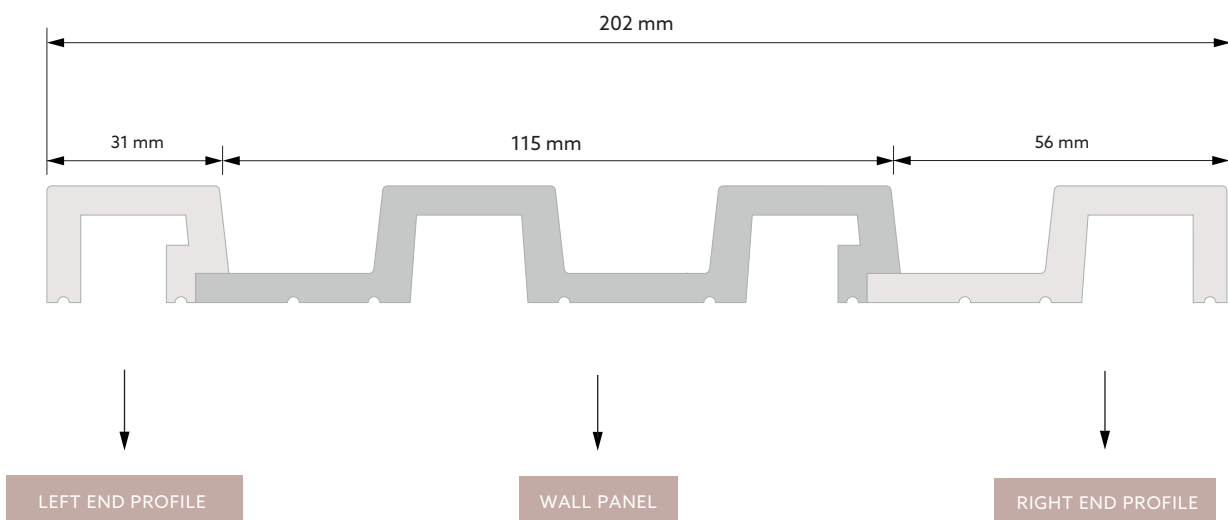

DIMENSIONS AFTER ASSEMBLY