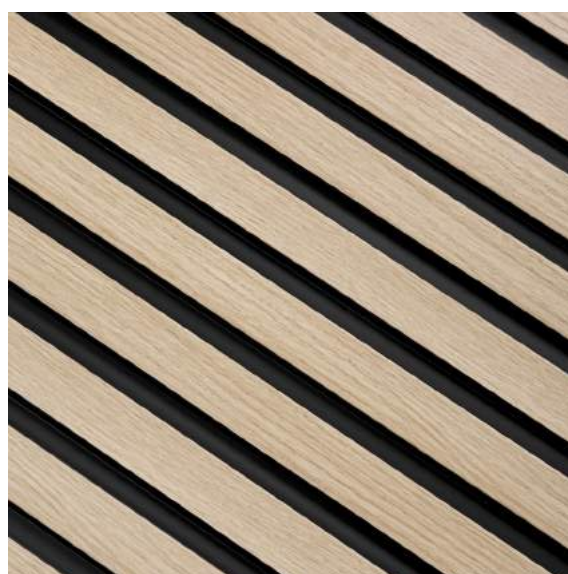

COLLECTION: **MEDIO**
COLOUR: **LIGHT OAK**
WALL PANEL: **L0202**
LEFT END PROFILE: **L0202L**
RIGHT END PROFILE: **L0202R**