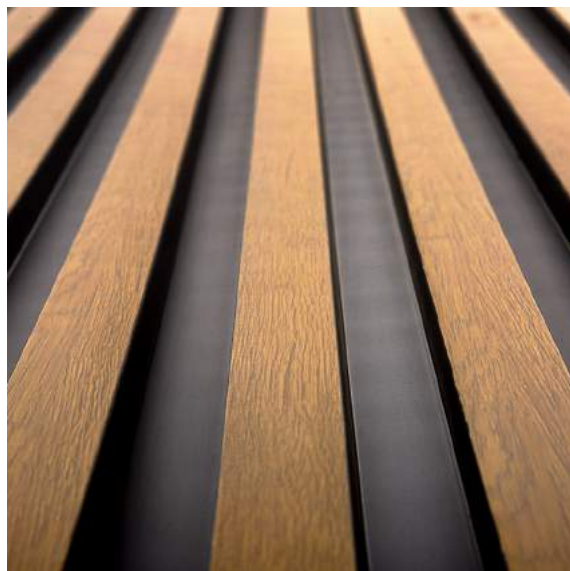

COLLECTION: **LARGO**
COLOUR: **NATURAL OAK**
WALL PANEL: **L0305**
LEFT END PROFILE: **L0305L**
RIGHT END PROFILE: **L0305R**