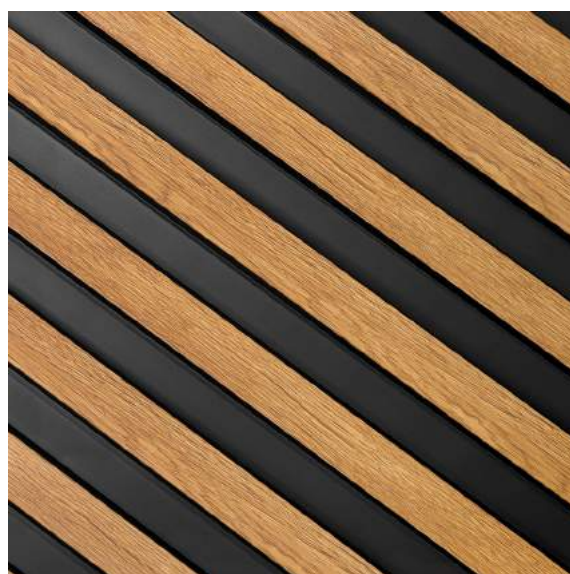

COLLECTION: **LARGO**
COLOUR: **NATURAL OAK**
WALL PANEL: **L0305**
LEFT END PROFILE: **L0305L**
RIGHT END PROFILE: **L0305R**