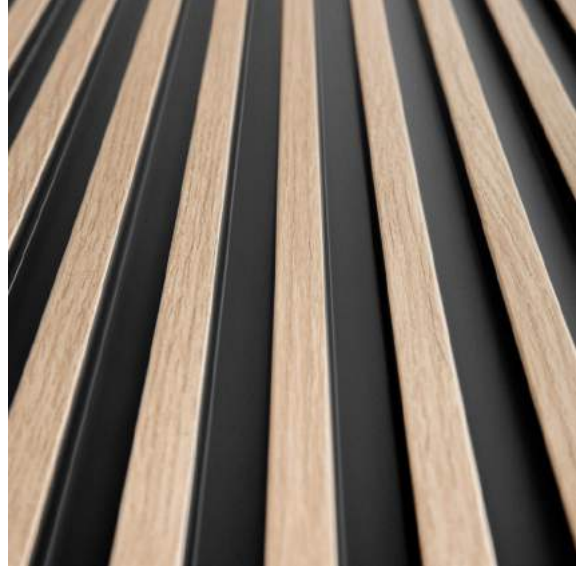

COLLECTION: **STRETTO**
COLOUR: **LIGHT OAK**
WALL PANEL: **L0102**
LEFT END PROFILE: **L0102L**
RIGHT END PROFILE: **L0102R**