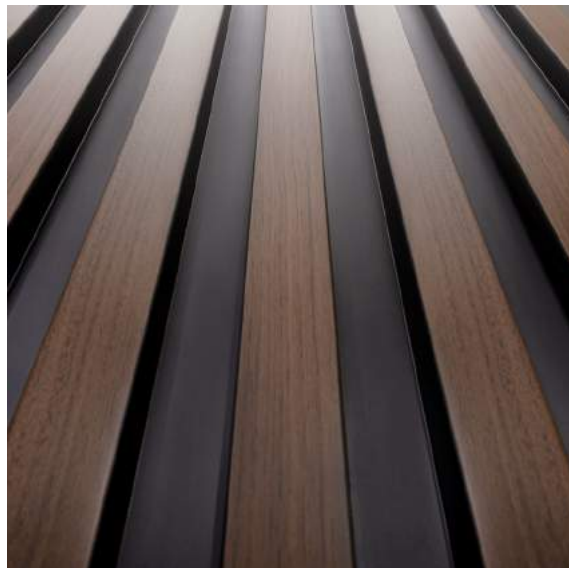

COLLECTION: **LARGO**
COLOUR: **DARK OAK**
WALL PANEL: **L0304**
LEFT END PROFILE: **L0304L**
RIGHT END PROFILE: **L0304R**

LAMELLI

MARDOM
DECOR