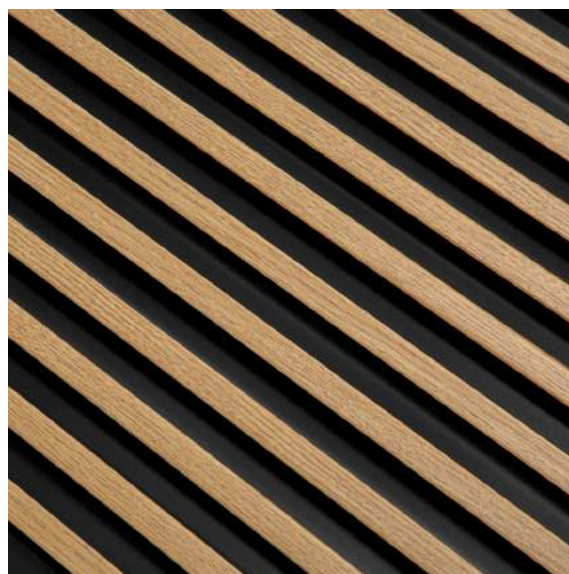

COLLECTION: **STRETTO**
COLOUR: **NATURAL OAK**
WALL PANEL: **L0105**
LEFT END PROFILE: **L0105L**
RIGHT END PROFILE: **L0105R**