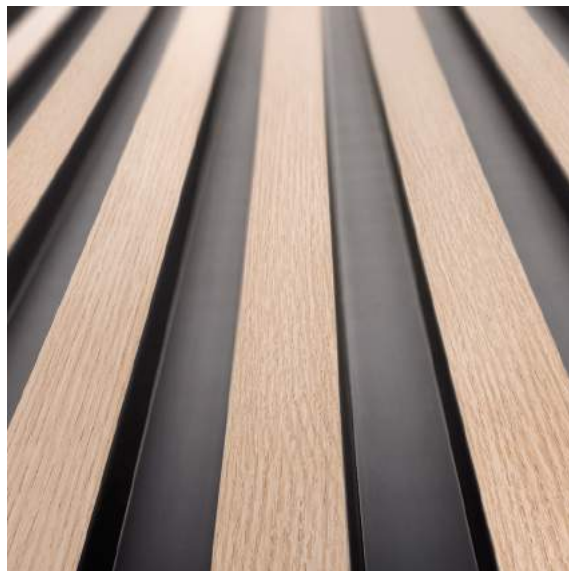

COLLECTION: **LARGO**
COLOUR: **LIGHT OAK**
WALL PANEL: **L0302**
LEFT END PROFILE: **L0302L**
RIGHT END PROFILE: **L0302R**