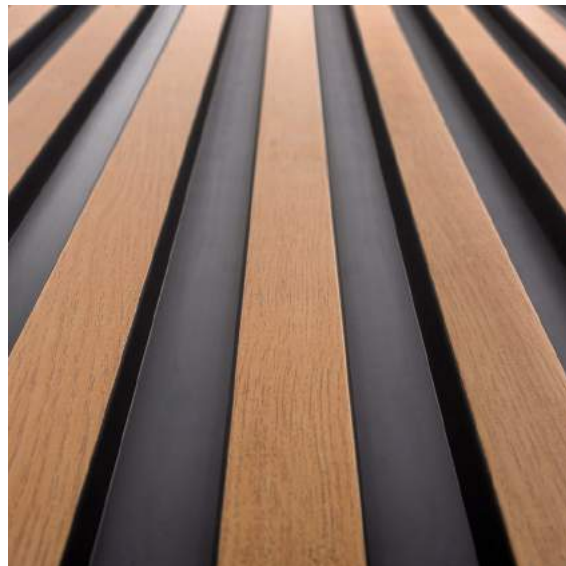

LAMELLI

MARDOM
DECOR

ACCESSORIES

MARDOM MAX ADHESIVE

Mounting adhesive, hybrid, polymer, with maximum bond strength on porous and smooth surfaces. Immediate bonding after 8 seconds.

One package is enough to stick an average of 4 wall panels.