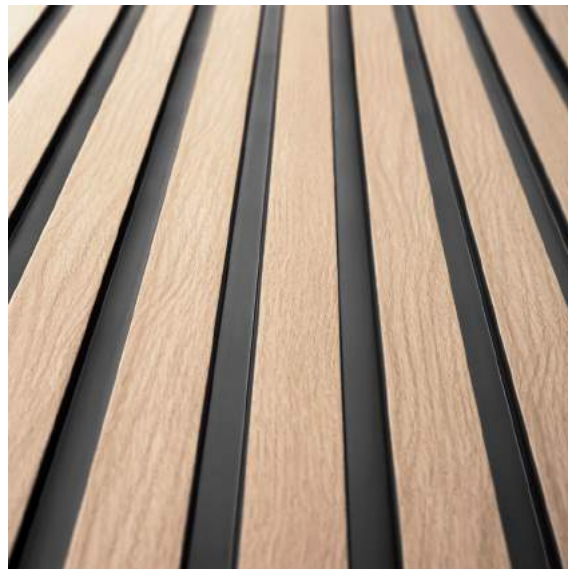

COLLECTION: **MEDIO**
COLOUR: **LIGHT OAK**
WALL PANEL: **L0202**
LEFT END PROFILE: **L0202L**
RIGHT END PROFILE: **L0202R**