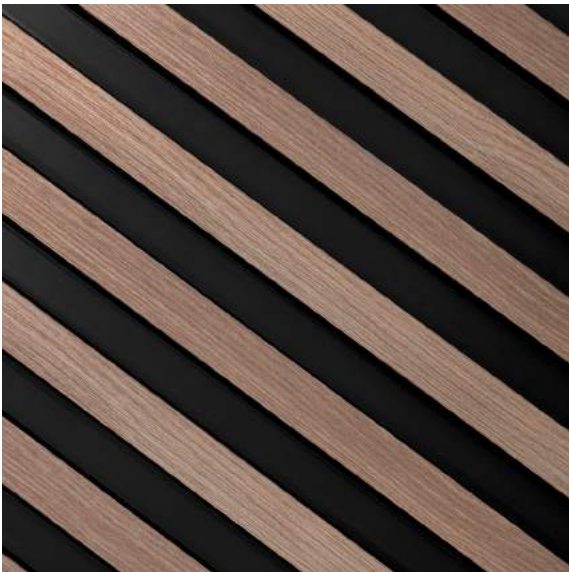

COLLECTION: **LARGO**
COLOUR: **GREY OAK**
WALL PANEL: **L0303**
LEFT END PROFILE: **L0303L**
RIGHT END PROFILE: **L0303R**

LAMELLI

MARDOM
DECOR