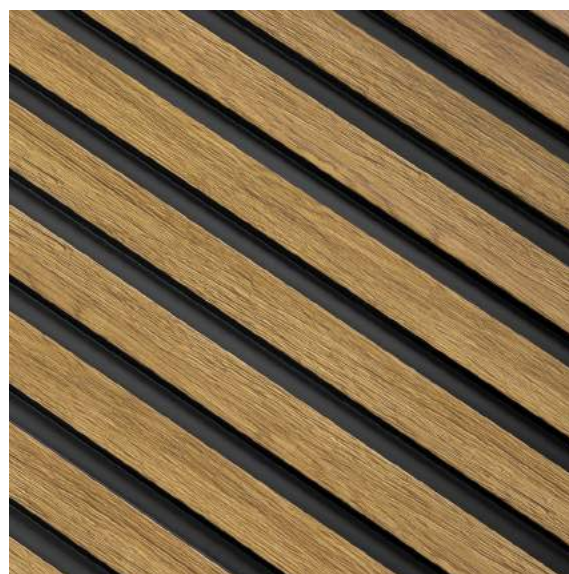

COLLECTION: **MEDIO**
COLOUR: **NATURAL OAK**
WALL PANEL: **L0205**
LEFT END PROFILE: **L0205L**
RIGHT END PROFILE: **L0205R**

LAMELLI

MARDOM
DECOR