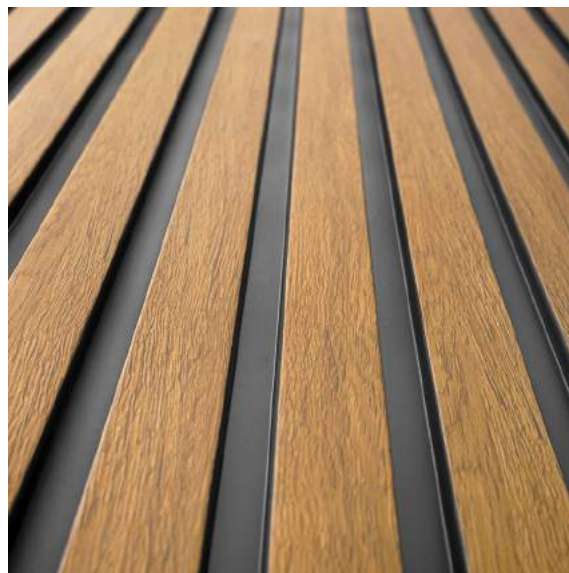

COLLECTION: **MEDIO**
COLOUR: **NATURAL OAK**
WALL PANEL: **L0205**
LEFT END PROFILE: **L0205L**
RIGHT END PROFILE: **L0205R**

LAMELLI

MARDOM
DECOR