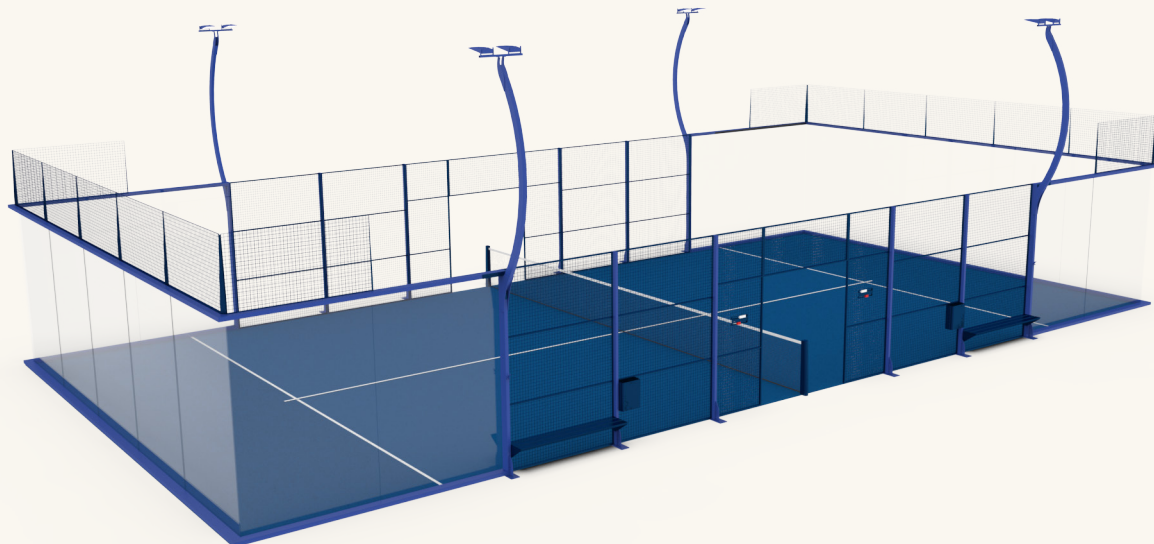

MORE INFO

2 VERSIONS SUPER PANORAMIC | SUPER PANORAMIC Pop-up