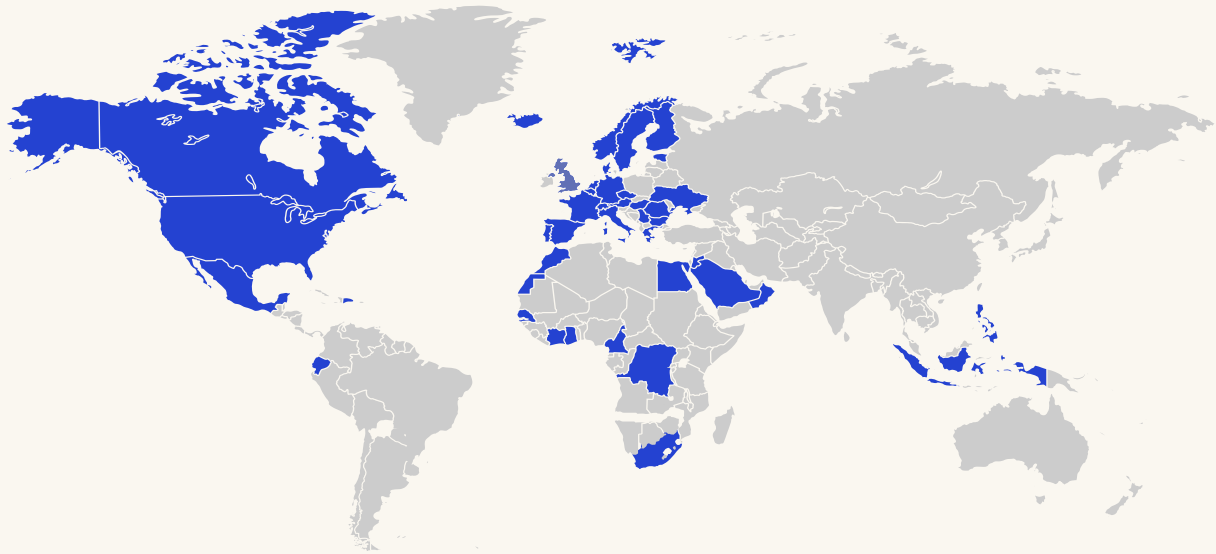

FUNDATIONAL MEMBER:

 BELGIUM

CORPORATE  
VIDEO

VISIT OUR  
WEBSITE

We have developed and installed more than 6.000 courts in more than 60 countries over the last 25 years, always driven by the values that padel represents: good work, team spirit and cooperation, communication, sportsmanship, respect and innovation.

# Worldwide presence

+6000

More than 6.000 courts installed all over the world.

+60

Presence in more than 60 countries.