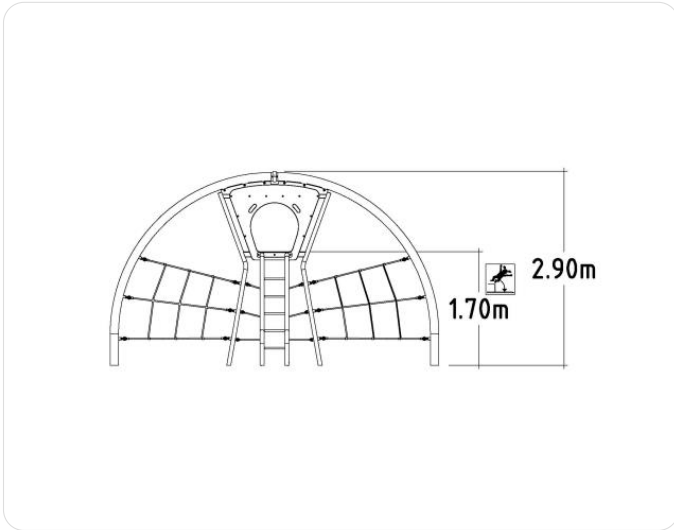

» multiplay systems products » nrg steel play trail items » nrg durdle door » cast in place green

NRG Durdle Door

8105777

NRG Durdle Door is a unique play structure that brings the excitement of sliding into the mix! Featuring a rope ladder and a banister rail, this addition offers endless fun for kids who love to climb and slide. Children can ascend using the side ropes or the rope ladder, then experience the thrill of sliding down the banister rail. An added panel increases the fun, inviting kids to crawl through to access the slide. For the more adventurous, ascending the banister rail and descending via the ropes offers a thrilling challenge. Available with either red or green ropes as standard, the Durdle Door seamlessly blends with the rest of the NRG range, ensuring both safety and endless adventure. Its durability is assured through a secure, cast-in-place anchoring system. This variant has green ropes.

Icon Guide

HAGS®

Technical Information

Product Specifications

Age Range:	5+
Length (mm):	4950 mm
Width (mm):	3450 mm
Height (mm):	2900 mm
Net Weight:	243,85 kg
Safety Area Width (mm):	6600 mm
Safety Area Length (mm):	8200 mm
Safety Area :	26 m ²
Fall Height (mm):	1700 mm
Assembly Time:	12 hours