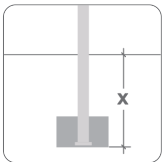

Anchoring

CC Cast In Place

Technical Information

[Download product installation guide](#)

[Download inspection and maintenance guide](#)