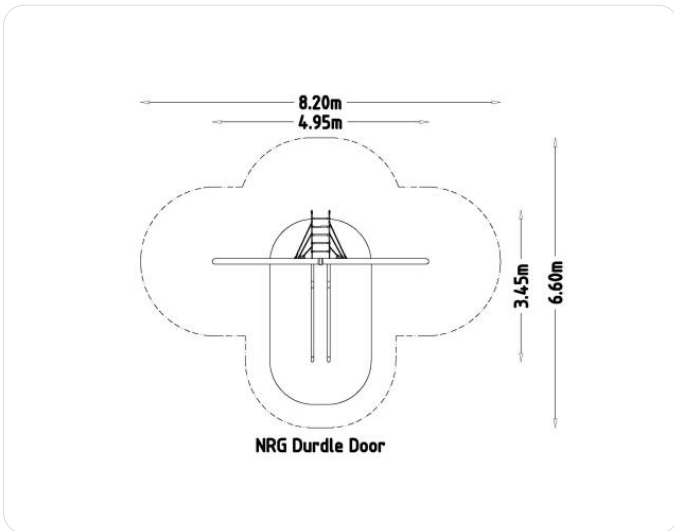

» multiplay systems products » nrg steel play trail items » nrg durdle door » cast in place green

NRG Durdle Door

8105777

NRG Durdle Door is a unique play structure that brings the excitement of sliding into the mix! Featuring a rope ladder and a banister rail, this addition offers endless fun for kids who love to climb and slide. Children can ascend using the side ropes or the rope ladder, then experience the thrill of sliding down the banister rail. An added panel increases the fun, inviting kids to crawl through to access the slide. For the more adventurous, ascending the banister rail and descending via the ropes offers a thrilling challenge. Available with either red or green ropes as standard, the Durdle Door seamlessly blends with the rest of the NRG range, ensuring both safety and endless adventure. Its durability is assured through a secure, cast-in-place anchoring system. This variant has green ropes.

Icon Guide

HAGS®

Technical Information

Product Specifications

Age Range:	5+
Length (mm):	4950 mm
Width (mm):	3450 mm
Height (mm):	2900 mm
Net Weight:	243,85 kg
Safety Area Width (mm):	6600 mm
Safety Area Length (mm):	8200 mm
Safety Area :	26 m ²
Fall Height (mm):	1700 mm
Assembly Time:	12 hours