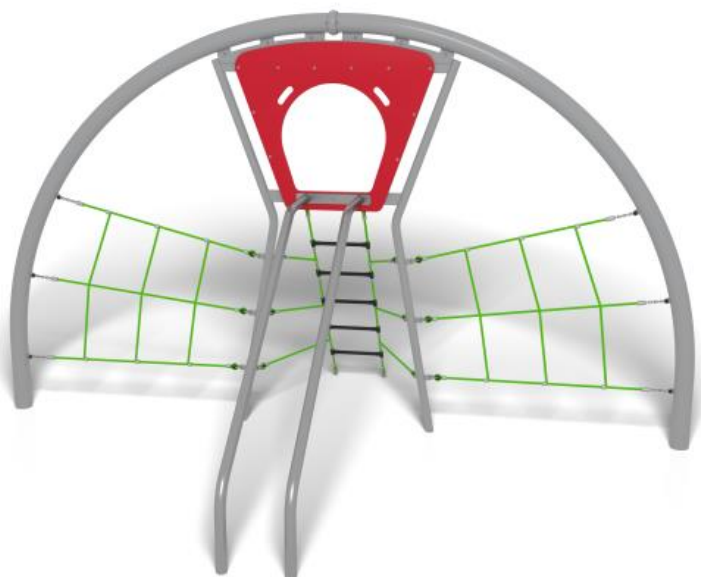

» multiplay systems products » nrg steel play trail items » nrg durdle door » cast in place green

NRG Durdle Door

8105777

NRG Durdle Door is a unique play structure that brings the excitement of sliding into the mix! Featuring a rope ladder and a banister rail, this addition offers endless fun for kids who love to climb and slide. Children can ascend using the side ropes or the rope ladder, then experience the thrill of sliding down the banister rail. An added panel increases the fun, inviting kids to crawl through to access the slide. For the more adventurous, ascending the banister rail and descending via the ropes offers a thrilling challenge. Available with either red or green ropes as standard, the Durdle Door seamlessly blends with the rest of the NRG range, ensuring both safety and endless adventure. Its durability is assured through a secure, cast-in-place anchoring system. This variant has green ropes.

Icon Guide

HAGS®

Technical Information

Product Specifications

Age Range:	5+
Length (mm):	4950 mm
Width (mm):	3450 mm
Height (mm):	2900 mm
Net Weight:	243,85 kg
Safety Area Width (mm):	6600 mm
Safety Area Length (mm):	8200 mm
Safety Area :	26 m ²
Fall Height (mm):	1700 mm
Assembly Time:	12 hours