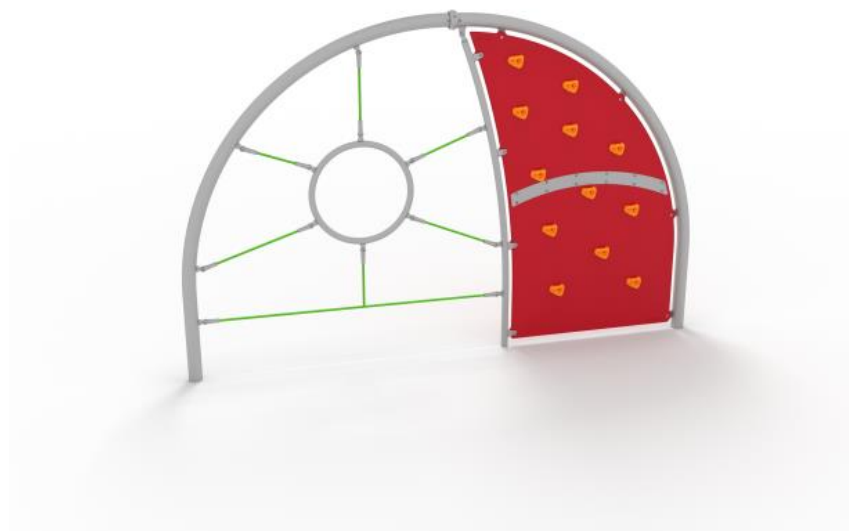

» multiplay systems products » nrg steel play trail items » nrg bermuda triangle » cast in place green

NRG Bermuda Triangle

8079905

Green – Cast In Place

4300 x 7100

Across the rock face, hand over hand and into the net of the giant spider. The Bermuda Triangle is a tricky part of the world. This play installation is part of the NRG Trailblazer range of activity units, designed to be arranged in any configuration to create your own unique layout. Its distinctive steel curved arches and sturdy support posts distinguish it as an impressive range to stimulate interactive play and healthy exercise for children of all ages and abilities from 4 years and above. Bermuda Triangle spans 3.75 metres and it is 2.344 metres at the height of its arch.

Icon Guide

Age Range

No. of Users

Assembly time

Free height of fall EN1176

Impact area EN1176

Accessible

Space needed

Anchoring

CC Cast In Place

Technical Information

[Download product installation guide](#)

[Download inspection and maintenance guide](#)

Product Specifications

Age Range:	5+
Length (mm):	4090 mm
Width (mm):	250 mm
Height (mm):	2360 mm
Net Weight:	133 kg
Safety Area Width (mm):	4300 mm
Safety Area Length (mm):	7100 mm
Safety Area :	29 m ²
Fall Height (mm):	2400 mm
Assembly Time:	16 hours