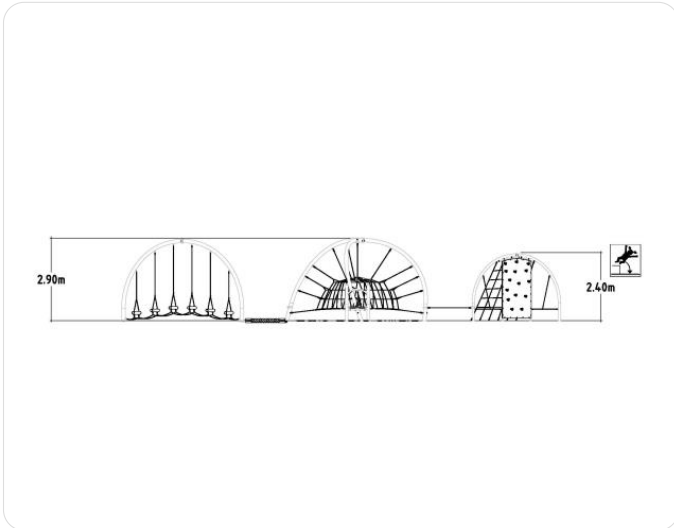

HAGS®

Technical Information

Anchoring

CC Cast In Place

Technical Information

[Download product installation guide](#)

[Download inspection and maintenance guide](#)

Product Specifications

Age Range:	5-12
Length (mm):	15450 mm
Width (mm):	12750 mm
Height (mm):	2900 mm
Net Weight:	720 kg
Safety Area Width (mm):	15750 mm
Safety Area Length (mm):	18750 mm
Safety Area :	108 m²
Fall Height (mm):	2400 mm
Assembly Time:	52 hours

Product Materials

Material	kg	%
Aluminum	28,5	4
Black Masterbatch	2,1	0,3
Nylon rope, Glued braided, 16mm (16BN-FC)	45,9	6,4
Polyamide (PA)	1,2	0,2
Polyethylene (PE)	44,8	6,2
Polyethylene recycled (PE)	17	2,4
Polypropylene (PP)	13	1,8
Polypropylene recycled (PP)	2,1	0,3
Polyurethane solid (PUR)	3	0,4
Powder coating polyester	5,3	0,7
Powder Coating primer	5,3	0,7
Rubber	7,8	1,1
Stainless steel	13,2	1,8
Untreated Steel	529,8	73,7
	719 kg	100%