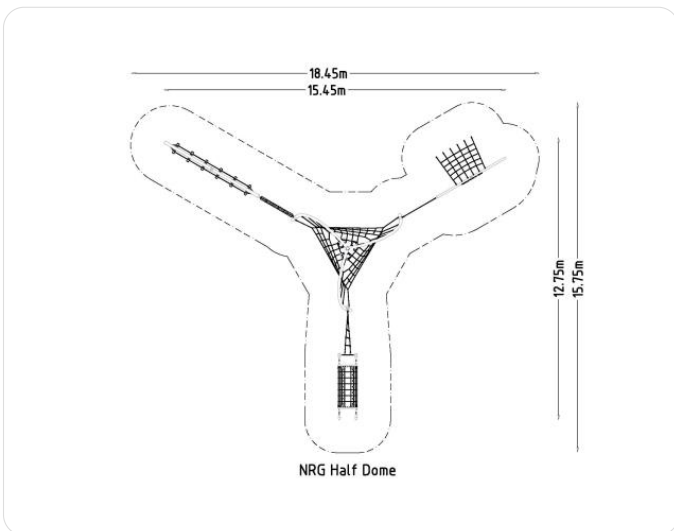

HAGS®

Technical Information

Anchoring

CC Cast In Place

Technical Information

[Download product installation guide](#)

[Download inspection and maintenance guide](#)

Product Specifications

Age Range:	5-12
Length (mm):	15450 mm
Width (mm):	12750 mm
Height (mm):	2900 mm
Net Weight:	720 kg
Safety Area Width (mm):	15750 mm
Safety Area Length (mm):	18750 mm
Safety Area :	108 m²
Fall Height (mm):	2400 mm
Assembly Time:	52 hours

Product Materials

Material	kg	%
Aluminum	28,5	4
Black Masterbatch	2,1	0,3
Nylon rope, Glued braided, 16mm (16BN-FC)	45,9	6,4
Polyamide (PA)	1,2	0,2
Polyethylene (PE)	44,8	6,2
Polyethylene recycled (PE)	17	2,4
Polypropylene (PP)	13	1,8
Polypropylene recycled (PP)	2,1	0,3
Polyurethane solid (PUR)	3	0,4
Powder coating polyester	5,3	0,7
Powder Coating primer	5,3	0,7
Rubber	7,8	1,1
Stainless steel	13,2	1,8
Untreated Steel	529,8	73,7
	719 kg	100%