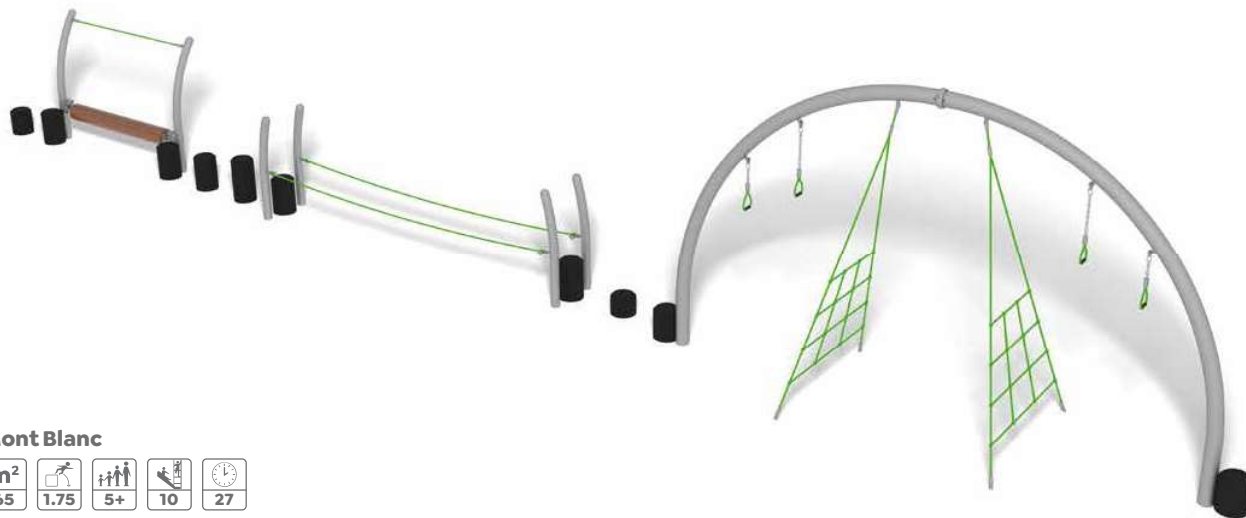

Mont Blanc

m²				
65	1.75	5+	10	27

8079911 **cc**

⊗ 4,5 x 18,3