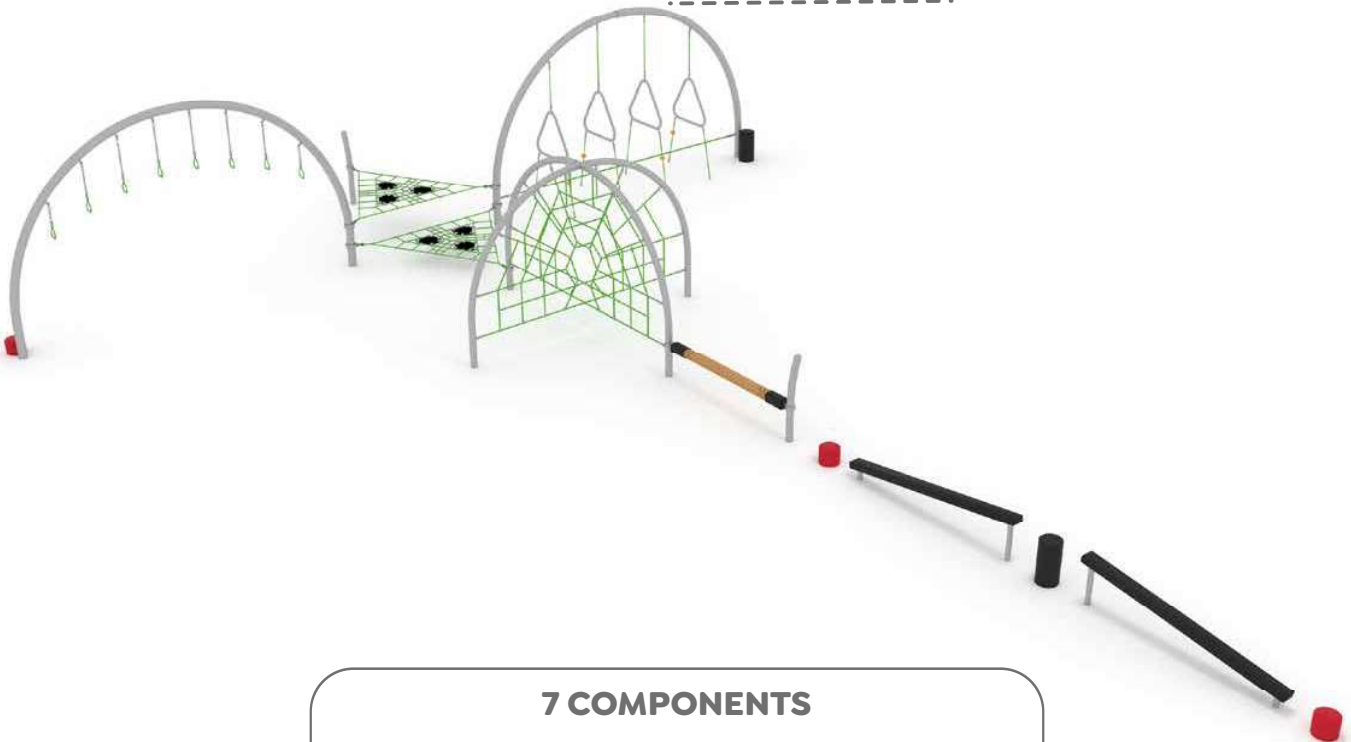

NRG

Cathedral Peak

8079848 **CC** Green

15,8 x 19,7

Prepare yourselves for an adventure through dangerous rocks, caves and mountain tops. This medium combination offers all challenge levels for climbing, crawling and strengthening. Plus a high level for balancing.

2.9m high

7 COMPONENTS

- Tierra Del Fuego
- 2 x Triangle Net
- Chedder Gorge
- Uluru
- Jungle Rope
- Double Klondike