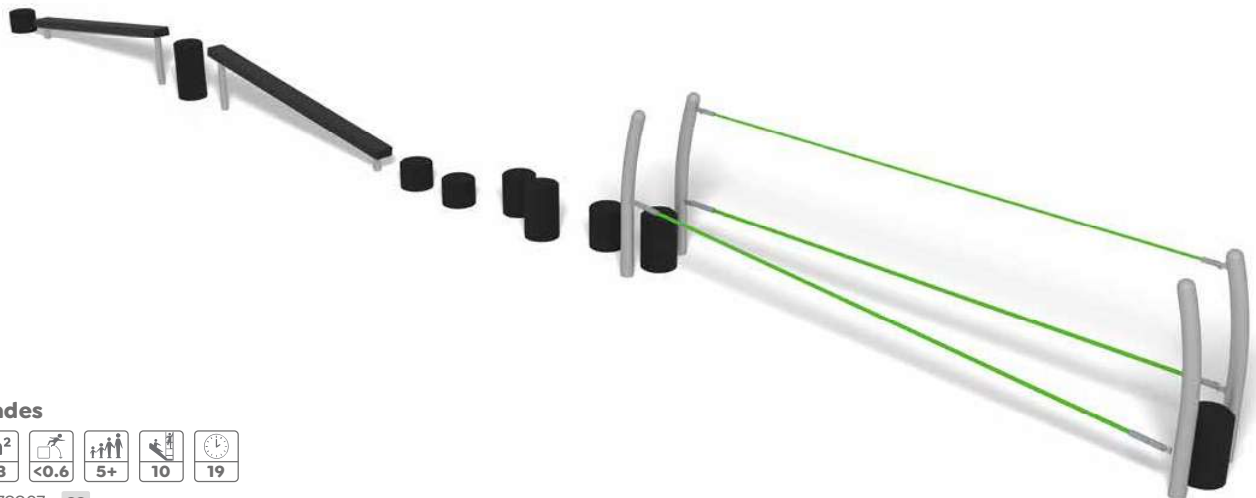

## NRG

The NRG playground trail equipment offer various forms of balance training. The numerous activity units in our range offer different challenges for children of all ages and abilities.

Furthermore, they can be arranged in any configuration to create your own bespoke trail layout or you can choose one of our standard configurations to suit all sizes and budgets.

Alternative material, colour & anchoring options are available.

**HEAD FOR ADVENTURE!**

**Andes**

8079907 

 3,7 x 16,0

**North Peak**

m <sup>2</sup>				
64	<0.6	5-12	6	20

8079845 **cc**