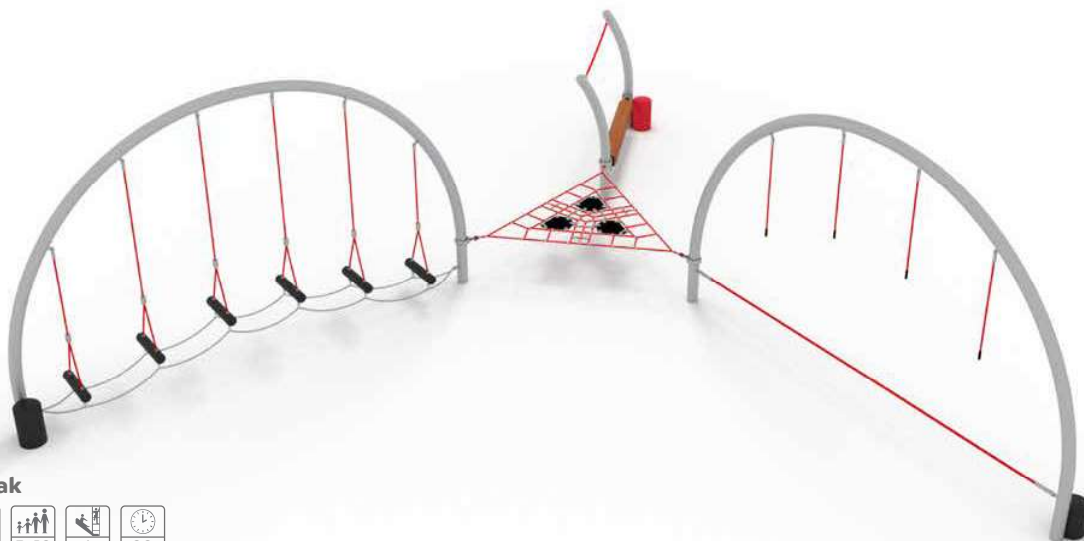

## NRG

The NRG playground trail equipment offer various forms of balance training. The numerous activity units in our range offer different challenges for children of all ages and abilities.

Furthermore, they can be arranged in any configuration to create your own bespoke trail layout or you can choose one of our standard configurations to suit all sizes and budgets.

Alternative material, colour & anchoring options are available.

**HEAD FOR ADVENTURE!**

**Andes**

8079907 

 3,7 x 16,0

**North Peak**

m <sup>2</sup>				
64	<0.6	5-12	6	20

8079845 **cc**