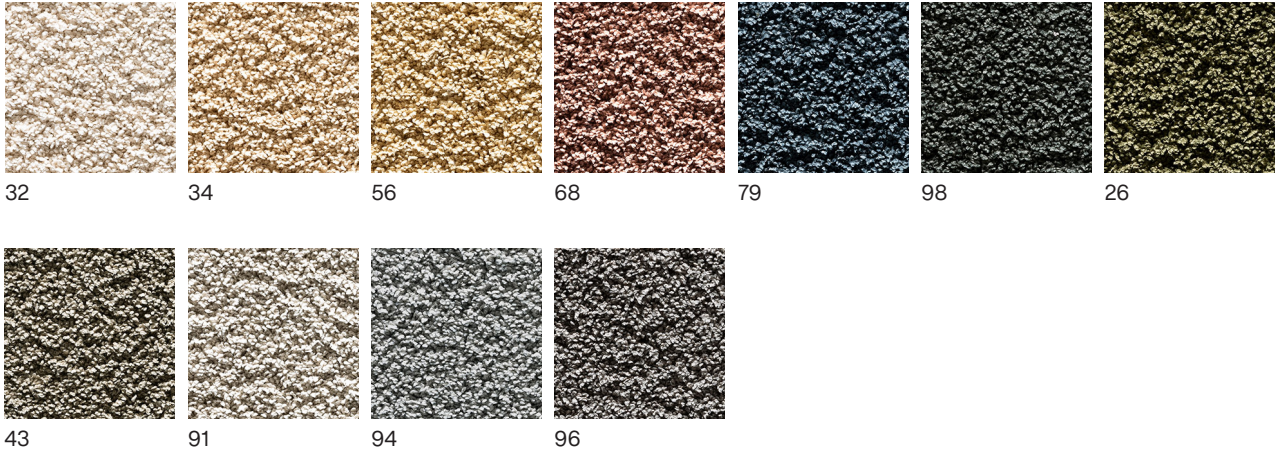

BLOOM

TENDER COLLECTION

COLOURS

Standard neutral & colourful

WIDTH

4 m

PRODUCT FEATURES

STRUCTURE	PILE HEIGHT	YARN	PERFORMANCE	BACKING
Bulky cut pile	High	100% recycled PES	Low	Ecoluxe back (100% rPET)