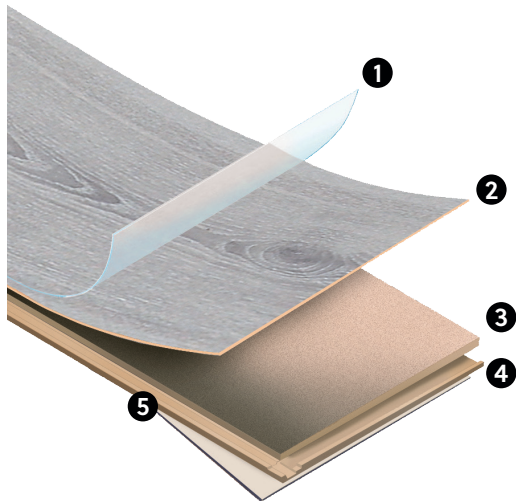

### composition

Surface layer	Direct laminated paper, impregnated with melamine resin.
Substrate	Moisture resistant High Density Fiberboard (HDF) treated with hydro+ water repelling technology.
Backing	Direct laminated paper, impregnated with melamine resin.

### test results

Abrasion resistance	EN13329	AC4 (IP≥4000)
Impact resistance	EN13329	small ball : ≥ 35 mm - big ball : ≥ 750 mm
Thickness swelling	ISO 24336	12% (requirement ≤ 18%)
Water resistance	ISO 4760	up to 24 hours
Fire resistance	EN13501-1	Cfl-S1
Formaldehyde emission	EN717-1	E1
Slip resistance	EN13893	DS
Density	EN323	900 kg/m <sup>3</sup>
Resistance to staining	EN438	5 (groups 1+2) ; 4 (group 3)
Effect of a furniture leg	EN16581	no damage (foot type 0)
Effect of a castor chair	EN425	no damage with type W wheels
Thermal resistance in combination with underlay Excellence Plus	ISO 8302	0,08 m <sup>2</sup> K/W – Suitable for floor heating/cooling. Detailed instructions on <a href="http://www.berryalloc.com">www.berryalloc.com</a> .

laminat.

[www.berryalloc.com](http://www.berryalloc.com)

03/2024

### What is a laminate floor made of?

- ❶ An **overlay** that determines the strength and resistance of your floor
- ❷ A **decor paper** for the design
- ❸ A **high-density fibreboard (HDF)** core
- ❹ A **counterbalance** to stabilise and protect the HDF core
- ❺ The **hydro+** water-repellent coating\*